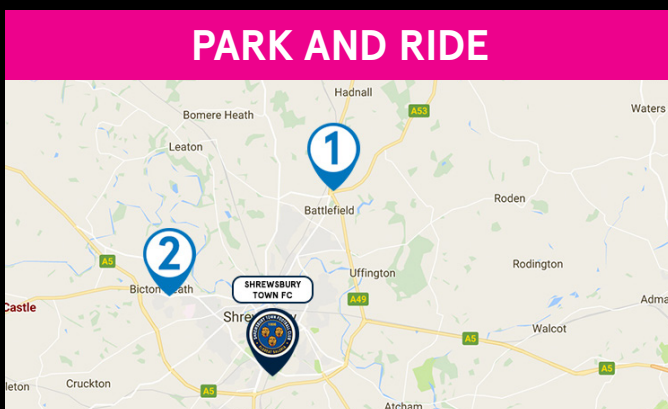

3. PRITCHARDS - £10

MEOLE BRACE SERVICE STATION, SHREWSBURY SY3 7OZ (10 MINUTE WALK)

FIRST COME FIRST SERVED

4. BROOKLANDS HOTEL - £10

MILL ROAD, SHREWSBURY SY3 9JT (10 MINUTE WALK)

FIRST COME FIRST SERVED

5. LOUISE HOUSE - £10

ROMAN ROAD, SHREWSBURY SY3 9JN (10 MINUTE WALK)

TO BOOK VISIT [HTTP://WWW.TICKETMASTER.CO.UK/EVENT/3600543EDF5C2F74](http://www.ticketmaster.co.uk/event/3600543EDF5C2F74)

6. SPRINGFIELD RECREATION GROUND/MERESIDE

COMMUNITY CENTRE - £10

MERESIDE, SPRINGFIELD, SHREWSBURY SY2 6LH (15 MINUTE WALK)

TO BOOK VISIT [HTTP://WWW.TICKETMASTER.CO.UK/EVENT/3600543EDF5C2F74](http://www.ticketmaster.co.uk/event/3600543EDF5C2F74)

OPTION TWO - PARK AND RIDE

1. VEHICLES FROM NORTH/NORTH WEST HALLS AUCTION MARKET - £10

BOWMAN WAY, SHAWBURY TURN, BATTLEFIELD, SHREWSBURY SY4 3DR

2. VEHICLES FROM WEST/NORTH WEST OXON P&R - £10

OXON PARK & RIDE, BICTON HEATH, SHREWSBURY SY3 5AH