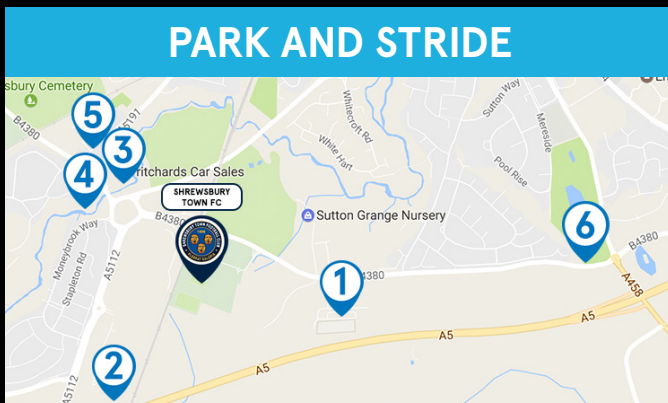

LIONEL RICHIE

PARKING & TRAVEL ARRANGEMENTS

WED 13TH JUNE 2018 - MONTGOMERY WATERS MEADOW

OPTION ONE - PARK AND STRIDE

1. PERCY THROWERS (WYE VALLEY GARDEN CENTRE) - £10

THROWER ROAD, SHREWSBURY SY2 6RH (5 MINUTE WALK)

3. PRITCHARDS - £10

MEOLE BRACE SERVICE STATION, SHREWSBURY SY3 7OZ (10 MINUTE WALK)

FIRST COME FIRST SERVED

4. BROOKLANDS HOTEL - £10

MILL ROAD, SHREWSBURY SY3 9JT (10 MINUTE WALK)

FIRST COME FIRST SERVED

5. LOUISE HOUSE - £10

ROMAN ROAD, SHREWSBURY SY3 9JN (10 MINUTE WALK)

TO BOOK VISIT [HTTP://WWW.TICKETMASTER.CO.UK/EVENT/3600543EDF5C2F74](http://www.ticketmaster.co.uk/event/3600543EDF5C2F74)

6. SPRINGFIELD RECREATION GROUND/MERESIDE

OPTION TWO - PARK AND RIDE

1. VEHICLES FROM NORTH/NORTH WEST HALLS AUCTION MARKET - £10

BOWMAN WAY, SHAWBURY TURN, BATTLEFIELD, SHREWSBURY SY4 3DR

2. VEHICLES FROM WEST/NORTH WEST OXON P&R - £10

OXON PARK & RIDE, BICTON HEATH, SHREWSBURY SY3 5AH